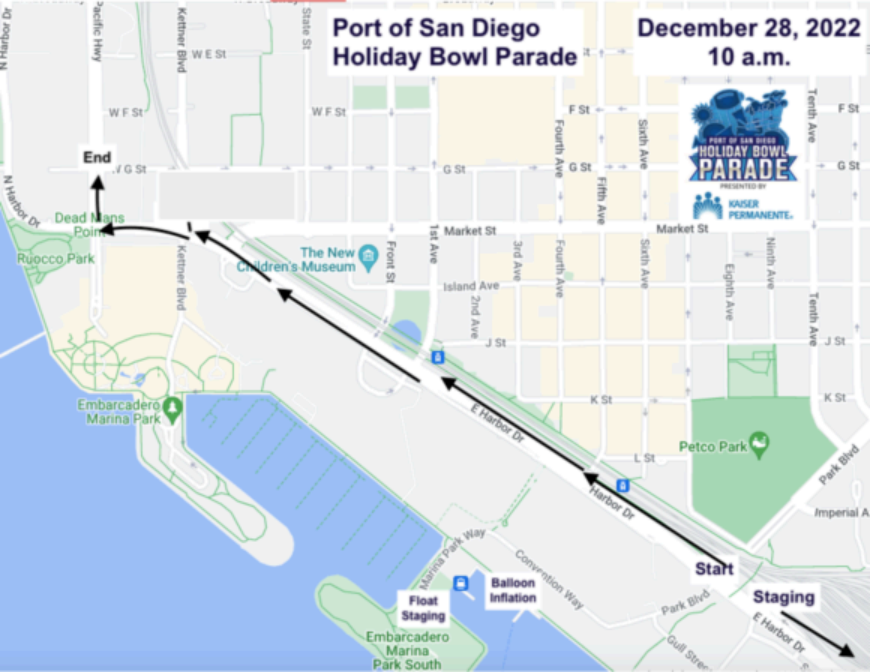

Port of San Diego Holiday Bowl Parade

December 28, 2022
10 a.m.

PRESENTED BY
KAISER PERMANENTE.

End

Dead Man's Point

Ruocco Park

Embarcadero Marina Park

The New Children's Museum

Petco Park

Float Staging

Balloon Inflation

Embarcadero Marina Park South

Start

Staging